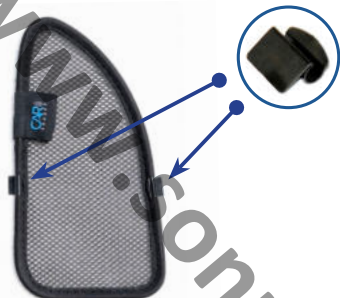

STEP 5

STEP 6

Repeat steps 3 & 4 for the other M05 clip

Installation

HONDA JAZZ 5DR
HON-JAZZ-5-C

Side Shade Installation

STEP 7

STEP 8

STEP 9

STEP 10

STEP 11

Repeat this whole process for the other side

Installation

HONDA JAZZ 5DR
HON-JAZZ-5-C

Components Needed

Port Shades

CL-M02 x 4

Port Shade Installation

STEP 1

STEP 2

STEP 3

STEP 4

STEP 5

STEP 6