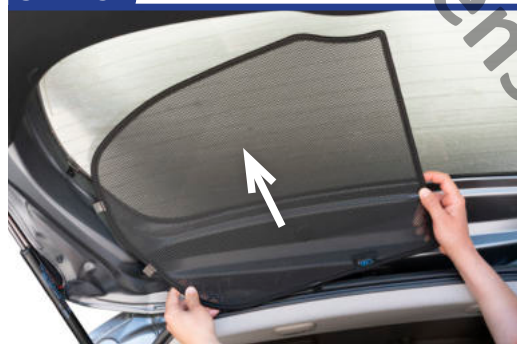

Installation

HONDA JAZZ 5DR
HON-JAZZ-5-C

Components Needed

Tailgate Shade Installation

STEP 1

STEP 2

STEP 3

STEP 4

STEP 5

STEP 6